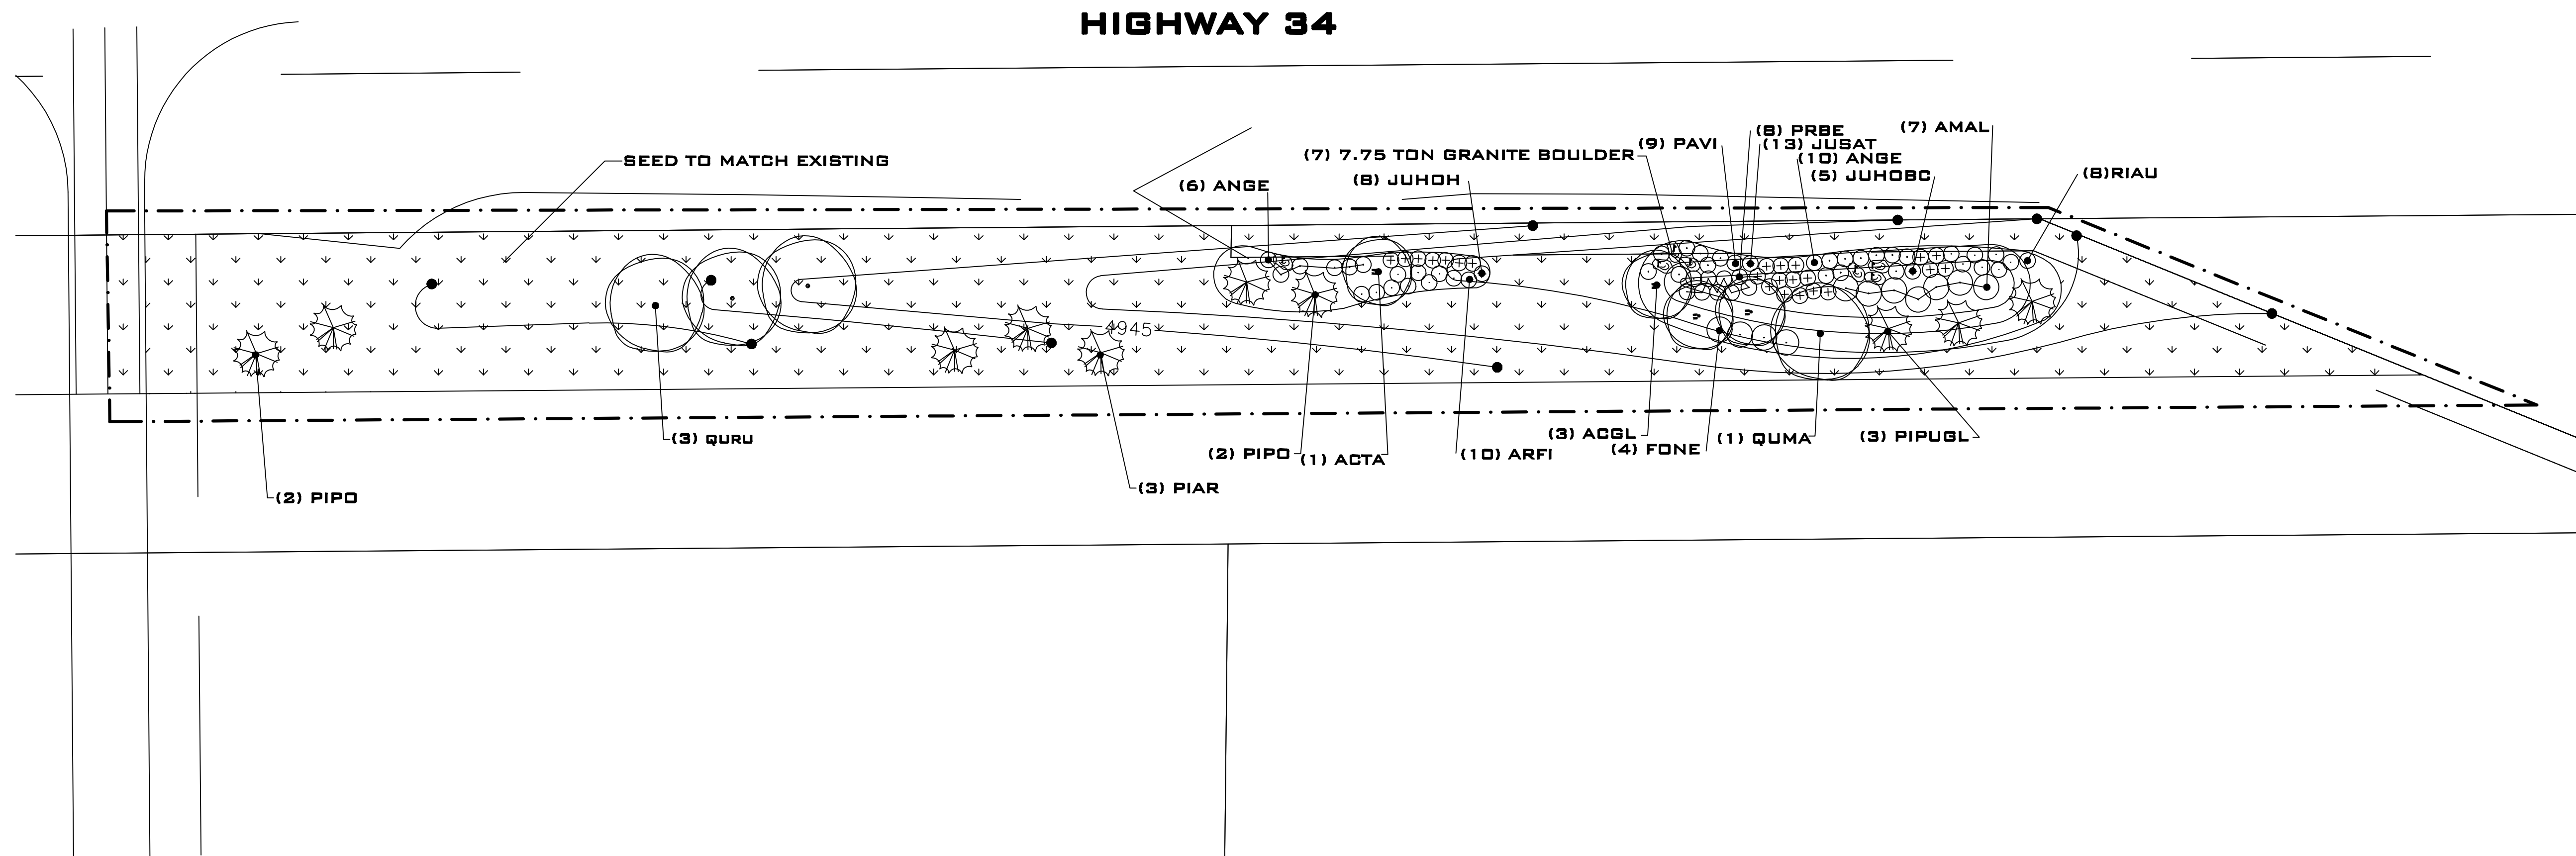

ORNAMENTAL TREES				
CODE NAME	SCIENTIFIC NAME	COMMON NAME	QUANTITY	PLANTING SIZE
PRNIPK	PRUNUS NIGRA 'PRINCESS KAY'	PRINCESS KAY PLUM	4	1 1/2" <sup>1</sup> -CAL
ACTA	ACER TATARICUM	TATARIAN MAPLE	1	1 1/2" <sup>1</sup> -CAL
ACGL	ACER GLABRUM	ROCKY MOUNTAIN MAPLE	3	6' M.S.

EVERGREEN TREES				
CODE NAME	SCIENTIFIC NAME	COMMON NAME	QUANTITY	PLANTING SIZE
PIAR	PINUS ARISTATA	BRISTLEcone PINE	3	6'
PIPO	PINUS PONDEROSA	PONDEROSA PINE	4	6'
PIPUGL	PIGEA PUNGENS GLAUCA	COLORADO BLUE SPRUCE	3	6'

EVERGREEN SHRUBS				
CODE NAME	SCIENTIFIC NAME	COMMON NAME	QUANTITY	PLANTING SIZE
JUSAB	JUNIPERUS SABINA 'BUFFALO'	BUFFALO JUNIPER	19	5-GAL
JUSAA	JUNIPERUS SABINA 'ARMSTRONG'	ARMSTRONG JUNIPER	12	5-GAL
JUSAT	JUNIPERUS SABINA 'TAMMY'	TAMMY JUNIPER	13	5-GAL
JUHOB	JUNIPERUS HORIZONTALIS 'BLUE CHIP'	BLUE CHIP JUNIPER	5	5-GAL
JUHOH	JUNIPERUS HORIZONTALIS 'HUGHES'	HUGHES JUNIPER	8	5-GAL

REV. #	DATE	DESIGNED BY	DESCRIPTION
1	6/2/2008	JDA	NEW SCOPE
2	6/11/2008	JDA	NEW WORK
3			NEW WORK
4			