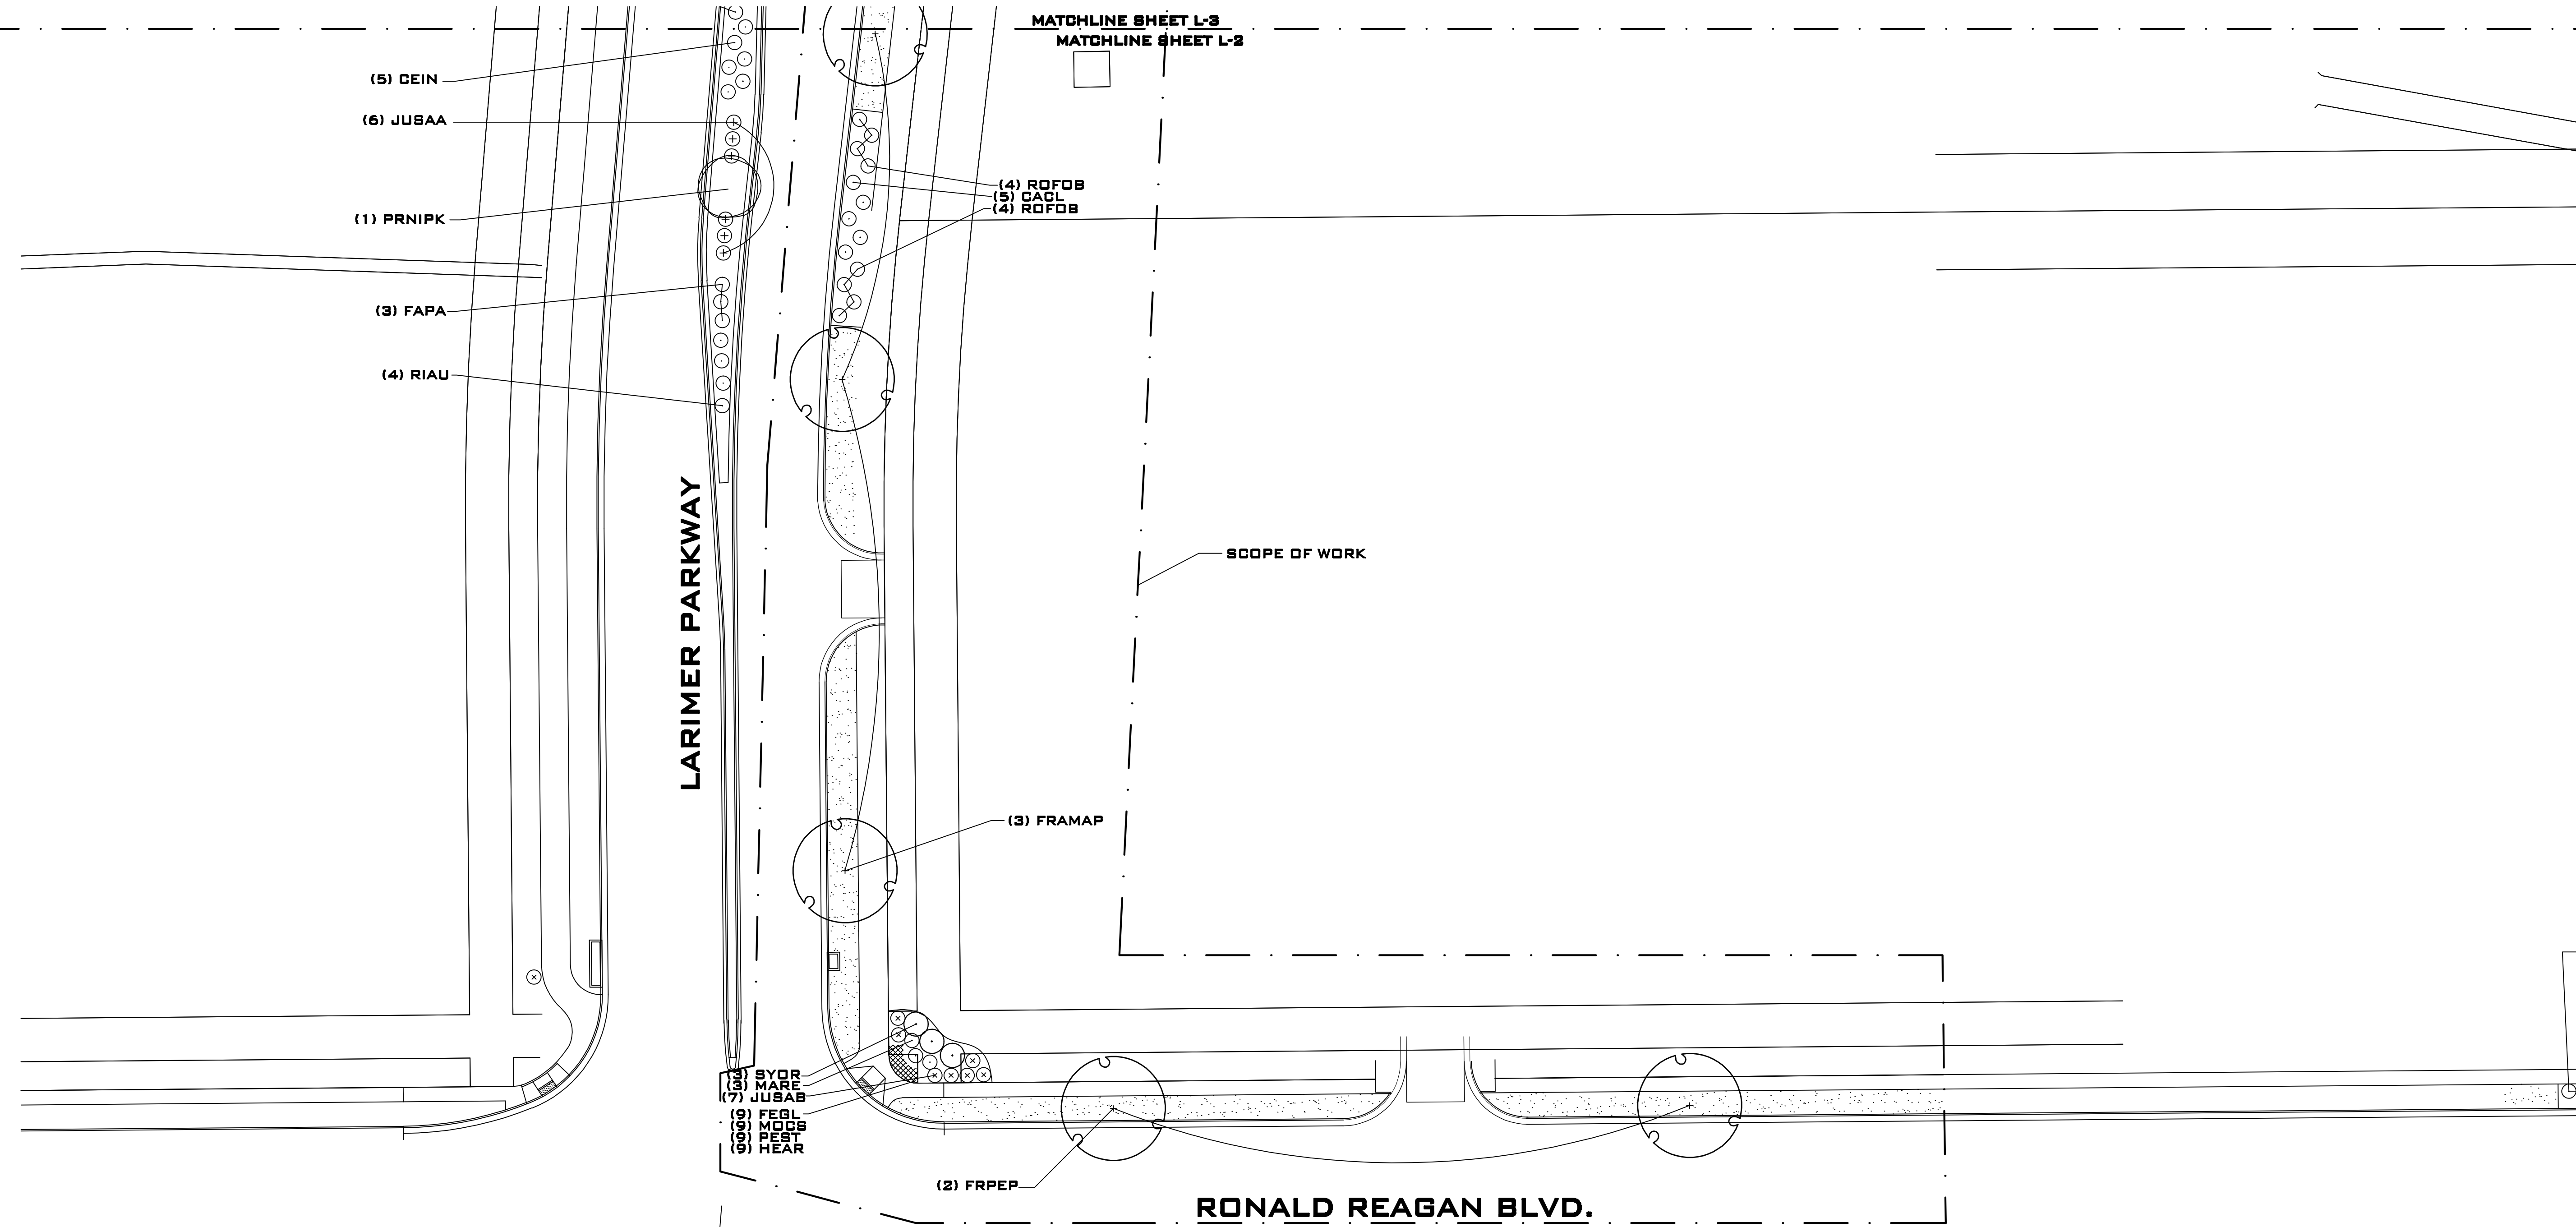

LEGEND

- DECIDUOUS TREE
- ORNAMENTAL TREE
- EVERGREEN TREE
- DECIDUOUS SHRUB
- EVERGREEN SHRUB
- PERENNIAL/GRASS BED
- BLUEGRASS SOD

EVERGREEN SHRUBS				
CODE NAME	SCIENTIFIC NAME	COMMON NAME	QUANTITY	PLANTING SIZE
JUSAB	JUNIPERUS SABINA 'BUFFALO'	BUFFALO JUNIPER	19	5-GAL
JUSAA	JUNIPERUS SABINA 'ARMSTRONG'	ARMSTRONG JUNIPER	12	5-GAL
JUSAT	JUNIPERUS SABINA 'TAMMY'	TAMMY JUNIPER	13	5-GAL
JUHBC	JUNIPERUS HORIZONTALIS 'BLUE CHIP'	BLUE CHIP JUNIPER	5	5-GAL
JUHCH	JUNIPERUS HORIZONTALIS 'HUGHES'	HUGHES JUNIPER	8	5-GAL
PERENNIALS/GRASSES				
CODE NAME	SCIENTIFIC NAME	COMMON NAME	QUANTITY	PLANTING SIZE
FEGL	FESTUCA GLAUCA	BLUE FESCUE GRASS	9	1-GAL
HEAR	HEMEROCALLIS 'AUTUMN RED'	RED DAYLILY	9	1-GAL
MOCB	MONARDA 'CAMBRIDGE SCARLET'	RED BEE-BALM	9	1-GAL
PEST	PENTSTEMON STRICTUS	ROCKY MOUNTAIN PENSTEMON	9	1-GAL
ANGE	ANDROPOGON GERARDII	BIG BLUESTEM GRASS	16	5-GAL
PAVI	PANICUM VIRGATUM	SWITCH GRASS	9	5-GAL