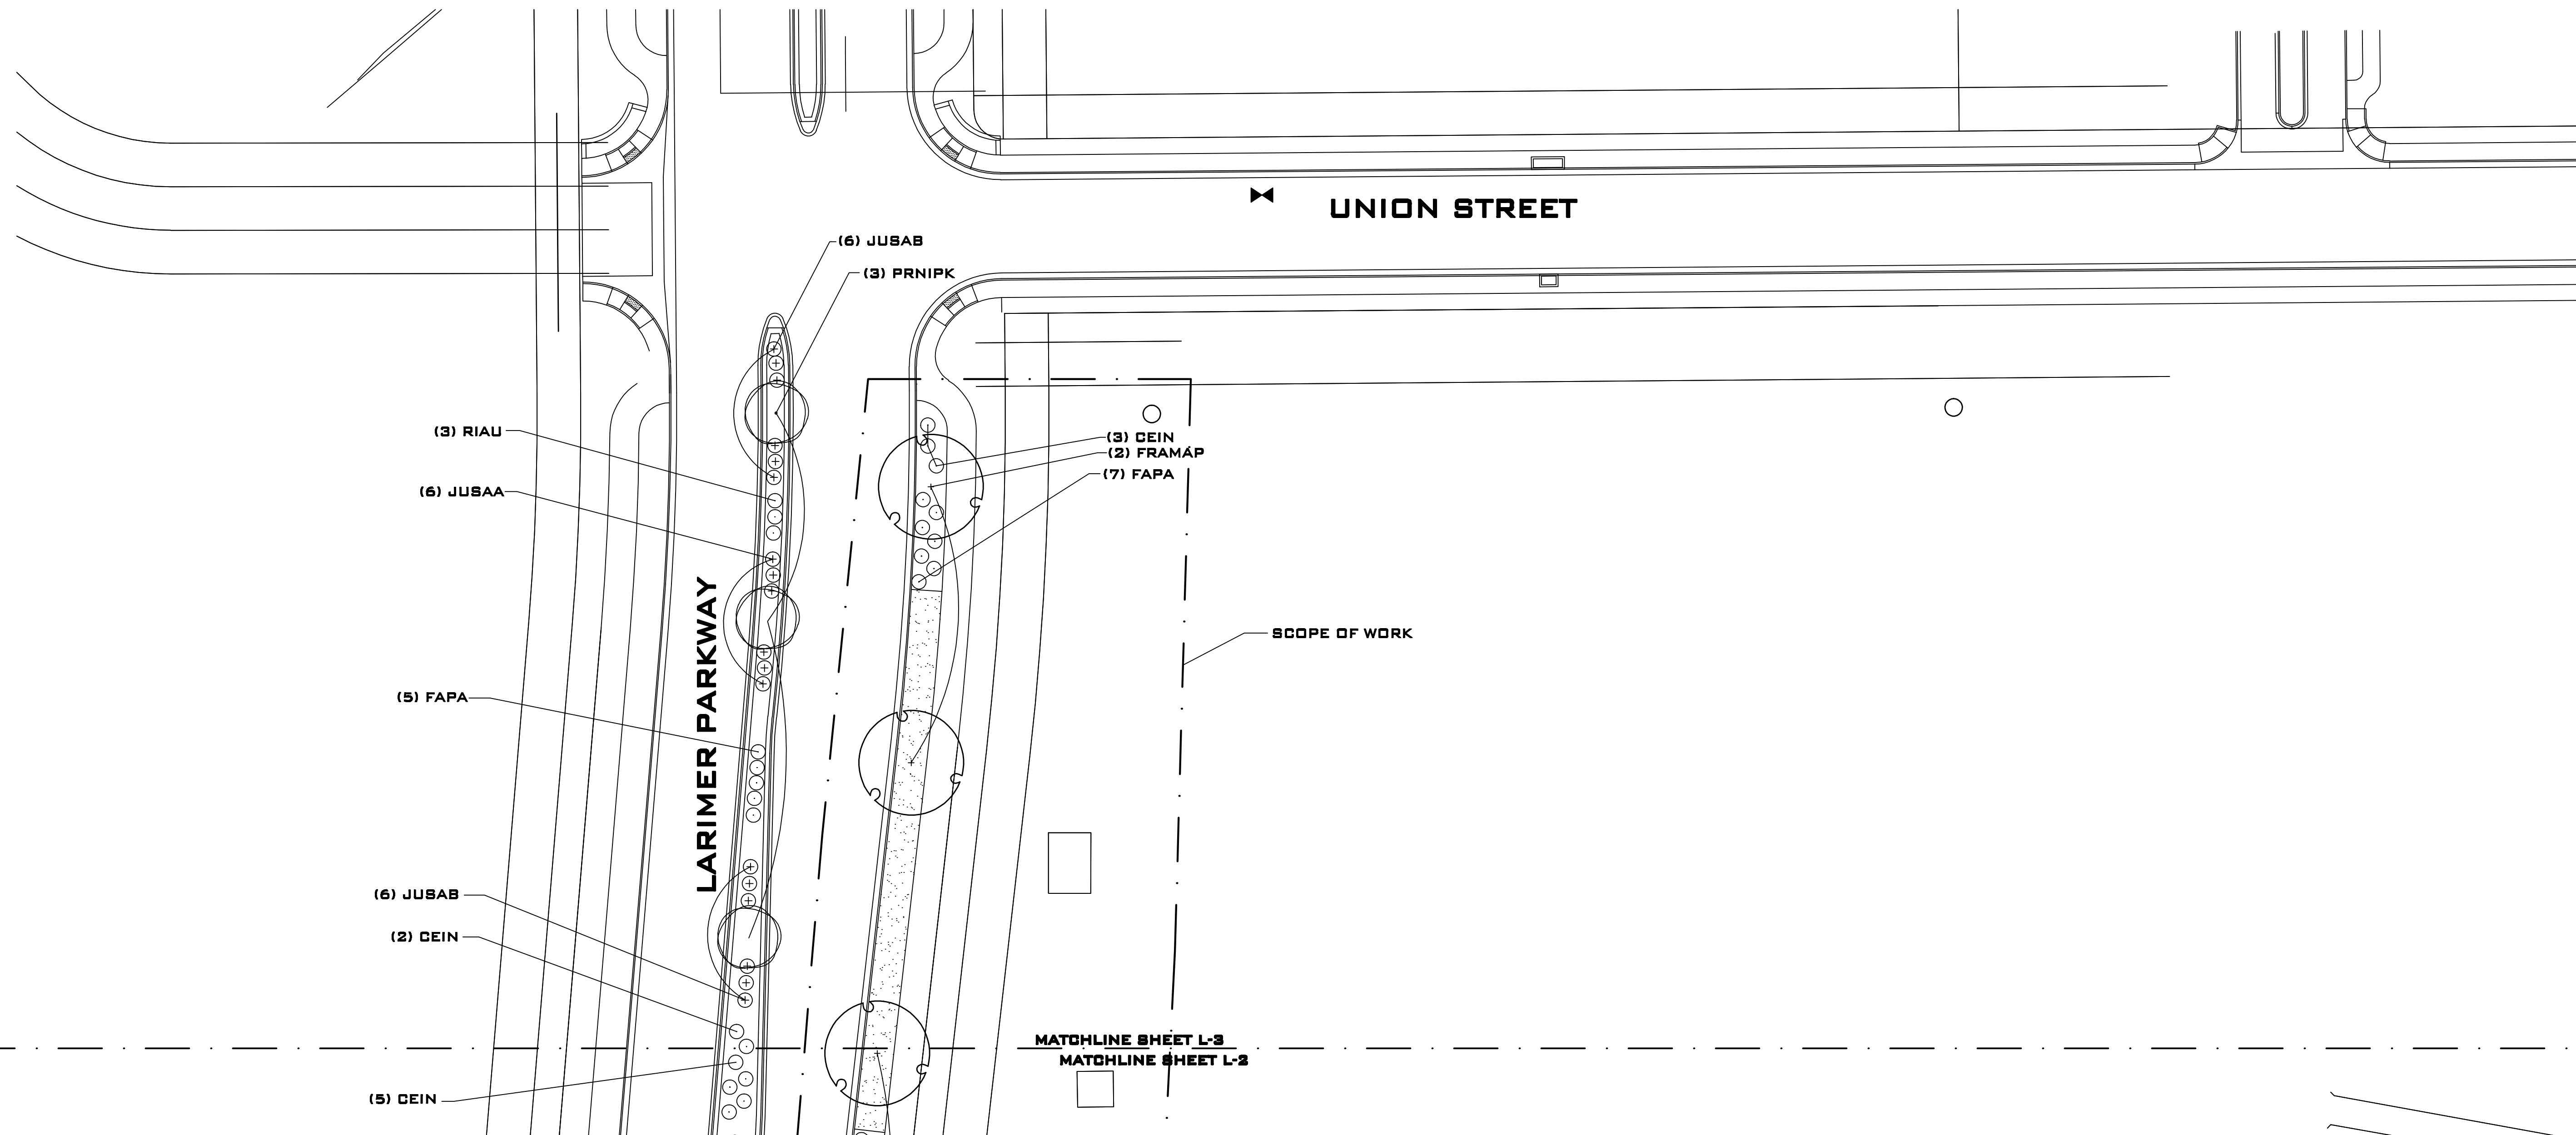

LEGEND

- DECIDUOUS TREE
- ORNAMENTAL TREE
- EVERGREEN TREE
- DECIDUOUS SHRUB
- EVERGREEN SHRUB
- PERENNIAL/GRASS BED
- BLUEGRASS SOD

EVERGREEN SHRUBS

CODE NAME	SCIENTIFIC NAME	COMMON NAME	QUANTITY	PLANTING SIZE
JUSAB	JUNIPERUS SABINA 'BUFFALO'	BUFFALO JUNIPER	19	5-GAL
JUSAA	JUNIPERUS SABINA 'ARMSTRONG'	ARMSTRONG JUNIPER	12	5-GAL
JUSAT	JUNIPERUS SABINA 'TAMMY'	TAMMY JUNIPER	13	5-GAL
JUHOB	JUNIPERUS HORIZONTALIS 'BLUE CHIP'	BLUE CHIP JUNIPER	5	5-GAL
JUHOH	JUNIPERUS HORIZONTALIS 'HUGHES'	HUGHES JUNIPER	8	5-GAL

REV. #	DATE	DESIGNED BY	DESCRIPTION
1	6/8/2008	JDA	NEW SCOPE
2	6/17/2008	JDA	NEW WORK
3			NEW WORK
4			